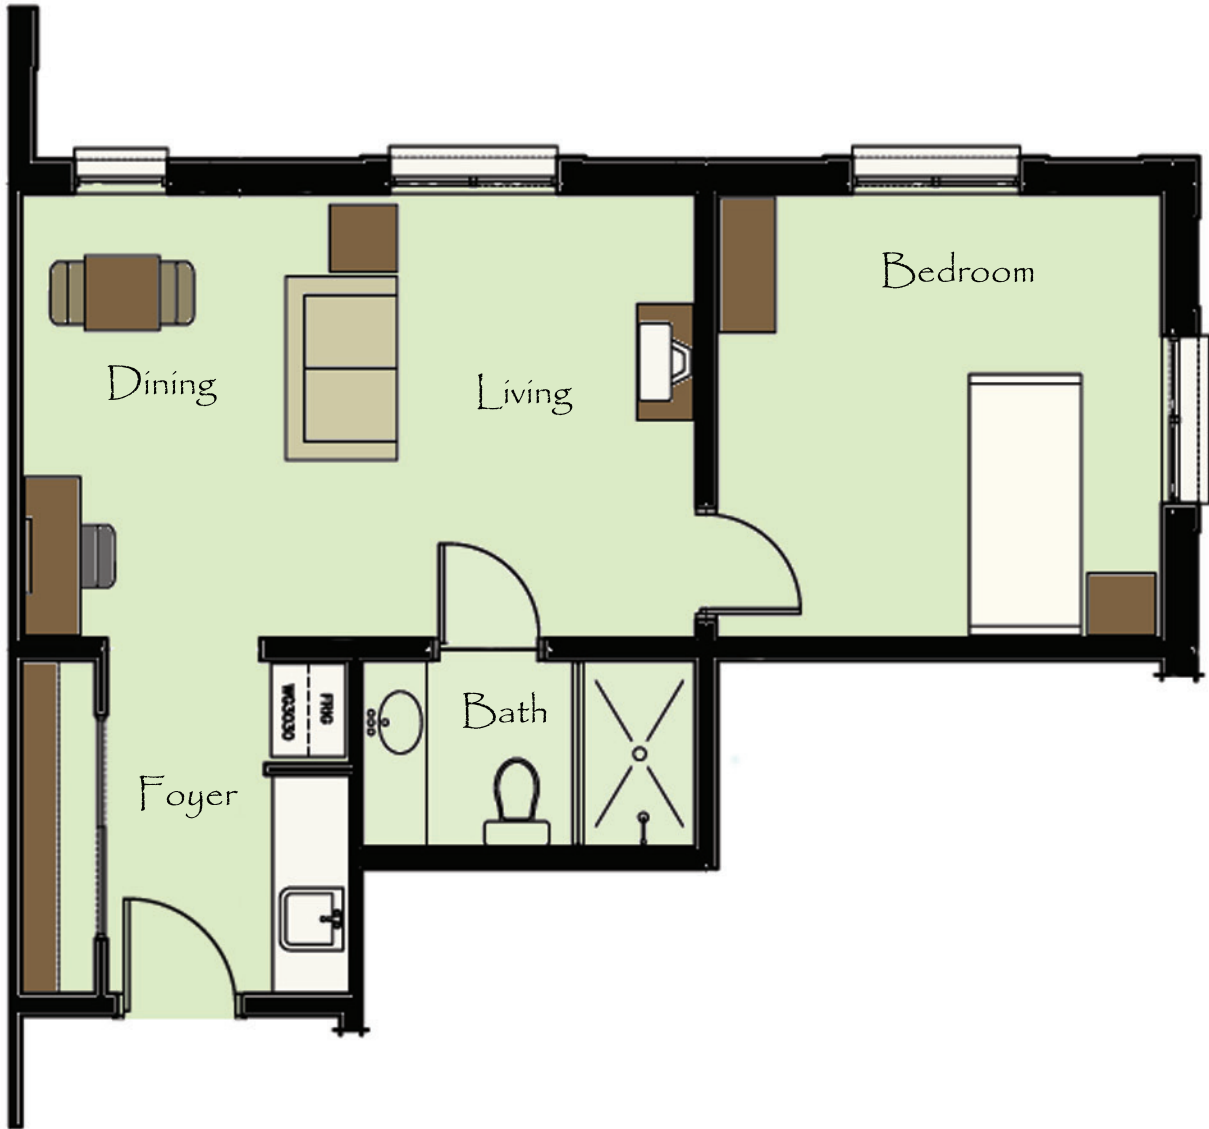

# The WILLOW

561 sq/ft.

Butternut Manor  
Uxbridge Inc.

3 Norm Goodspeed Drive  
Uxbridge, L9P-0B7