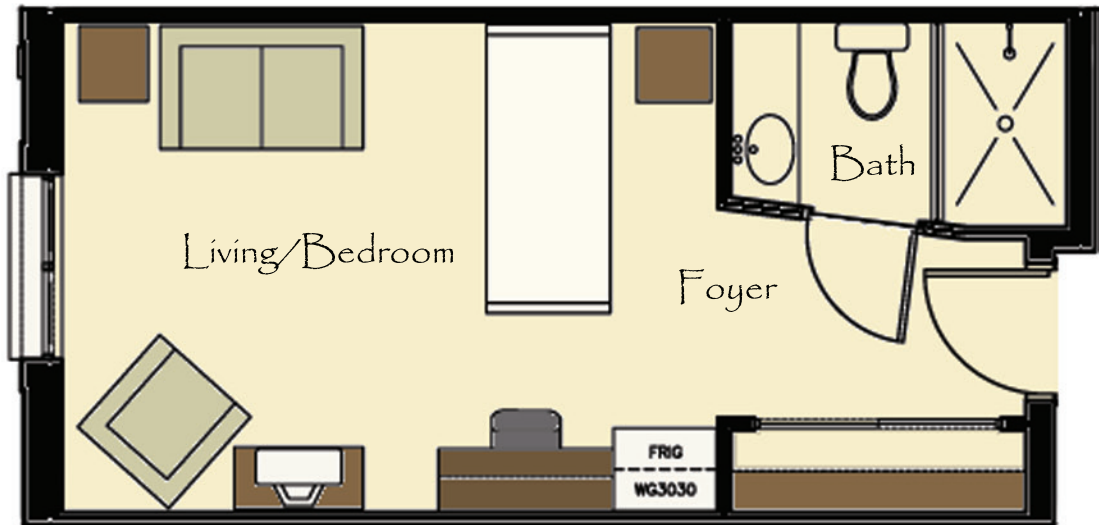

The LINDEN

318 sq/ft.

Butternut Manor
Uxbridge Inc.

3 Norm Goodspeed Drive
Uxbridge, L9P-0B7