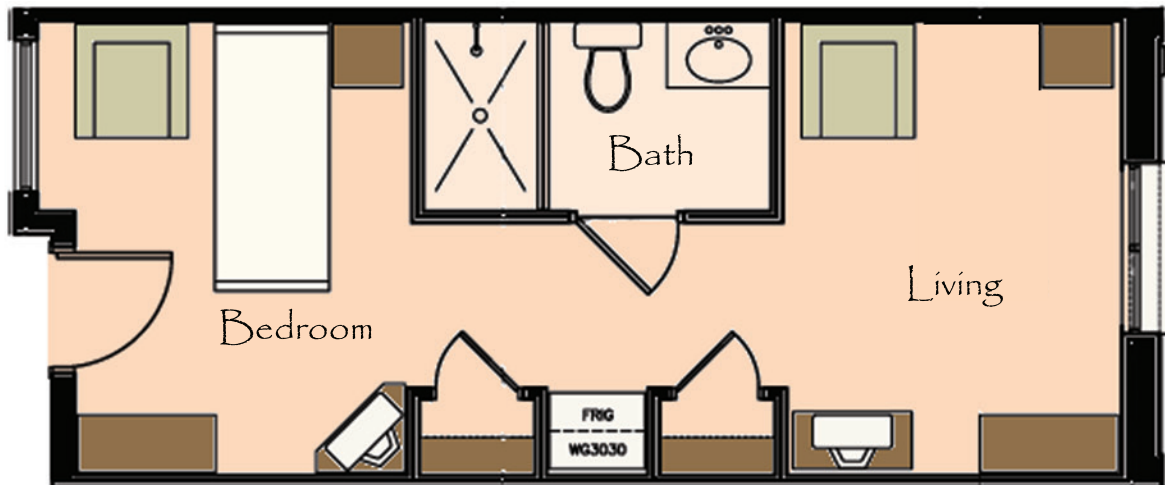

The CHESTNUT

369 sq/ft.

Butternut Manor
Uxbridge Inc.

3 Norm Goodspeed Drive
Uxbridge, L9P-0B7