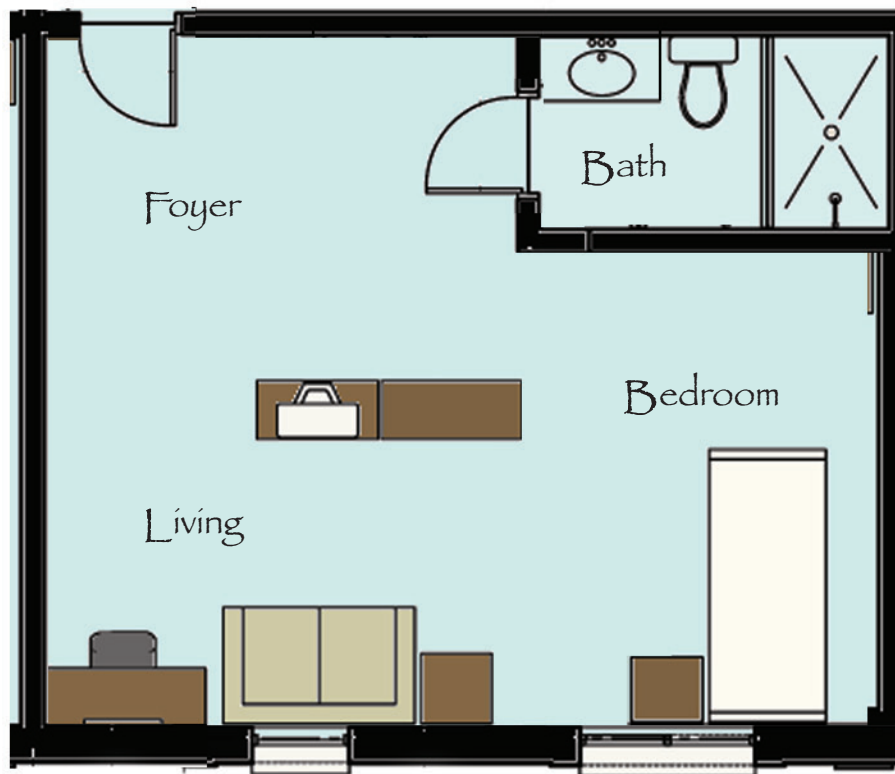

The BUTTERNUT

315sq/ft.

Butternut Manor
Uxbridge Inc.

3 Norm Goodspeed Drive
Uxbridge, L9P-0B7