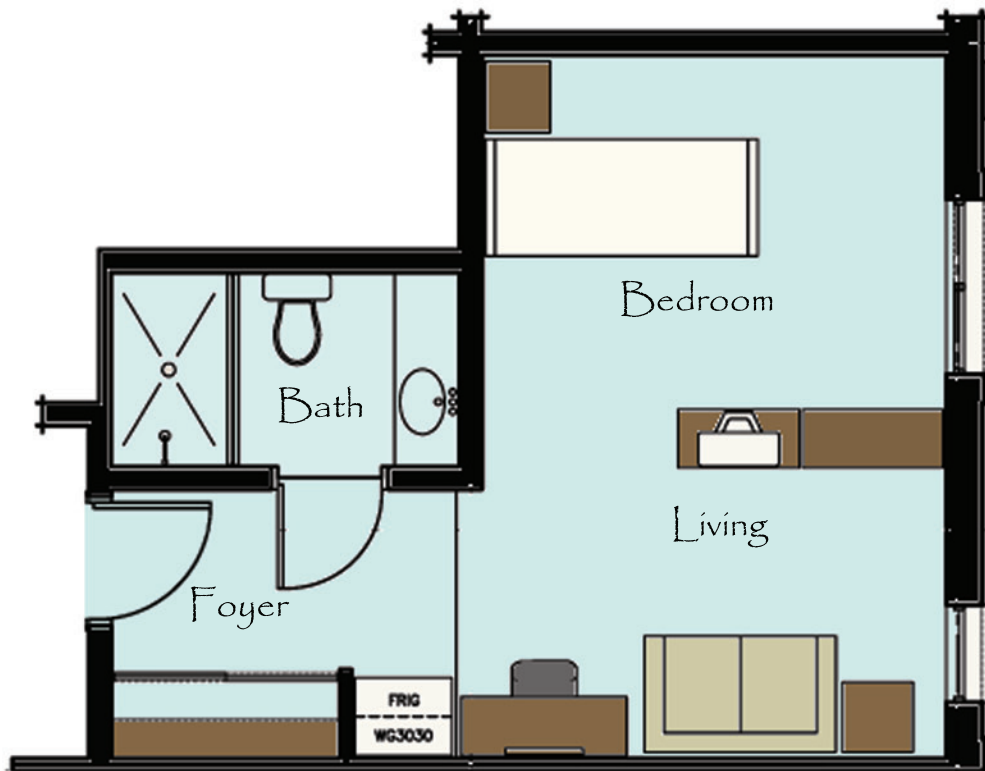

# The BEECH

372 sq/ft.

Butternut Manor  
Uxbridge Inc.

3 Norm Goodspeed Drive  
Uxbridge, L9P-0B7